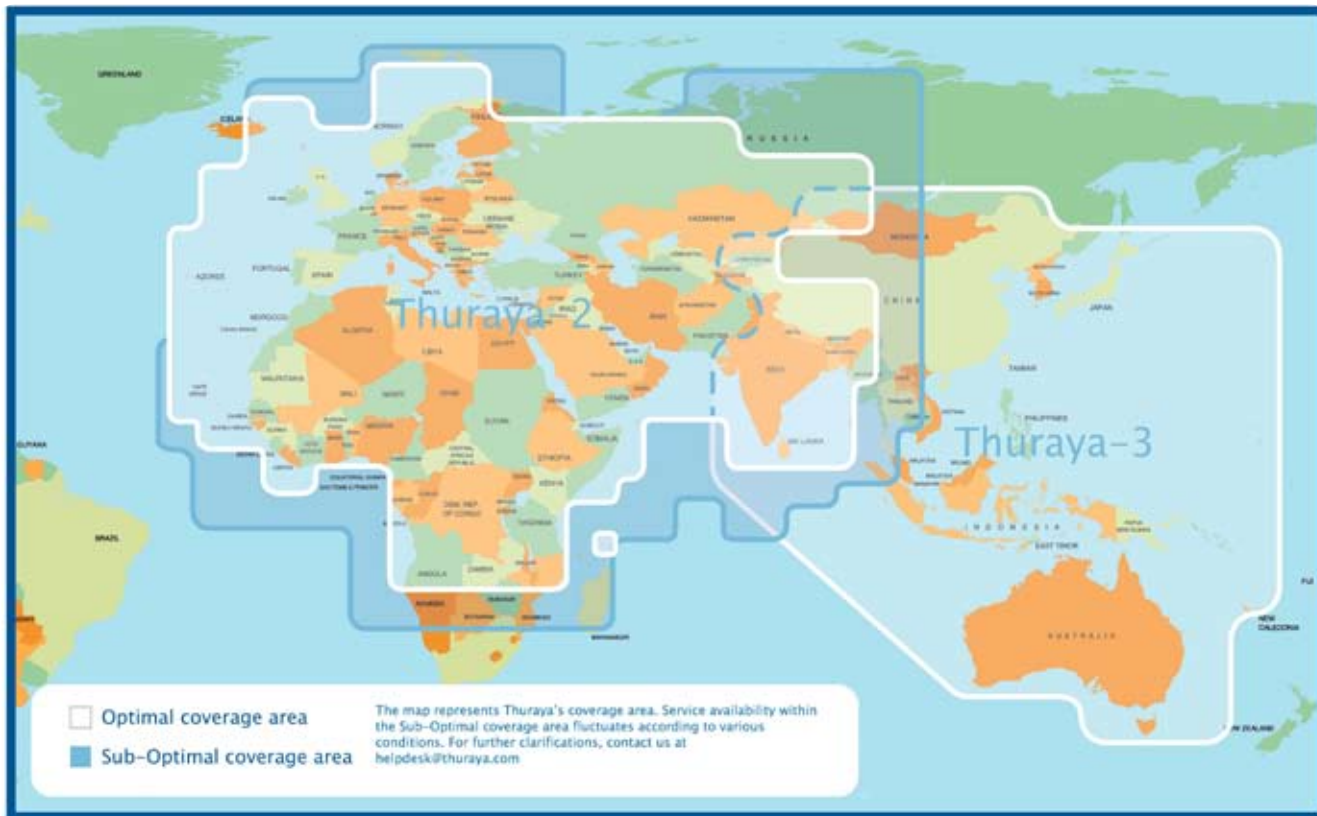

3. THURAYA SATELLITE NETWORK COVERAGE

PLEASE CALL 1800 500 269
FOR YOUR LOCAL OPTUS MOBILE SATELLITE DEALER OR
PARTICIPATING OPTUS STORE TODAY OR VISIT OPTUS.COM.AU/THURAYA

Powered by

THURAYA

'yes'
OPTUS