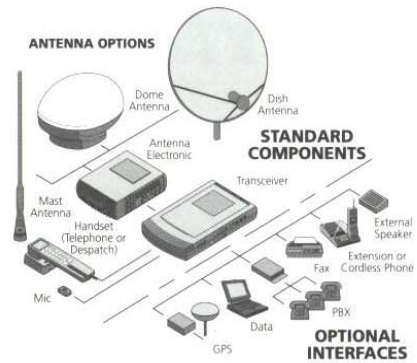

SYSTEM COMPONENTS

Westinghouse Satellite Telephone Systems

1800 675 696

or visit the manufacturer's website:

www.westinghouse.com.au

OPTUS
communications

Optus Communications Pty Ltd

For details of your nearest Optus outlet call

1800 500 910

during business hours.

Dealer:

AUSTRALIAN SATELLITE SERVICES
49 Port Road Thebarton SA 5031
Telephone 08 8443 9844
Facsimile 08 8443 8994
SALES 1800 067 214